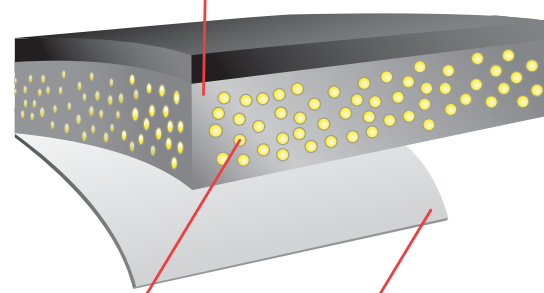

Self Priming