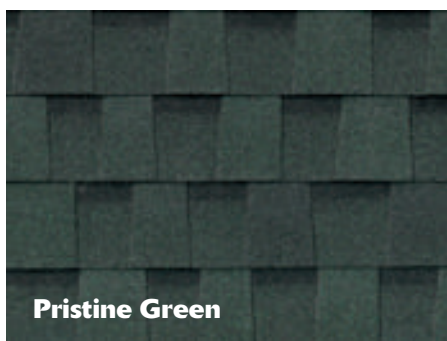

Special Order Limited regional availability. Please contact your local supplier.