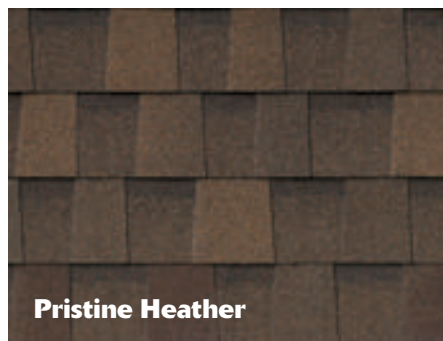

Pristine Appearance. Pristine Appeal.

Pinnacle® Pristine High Performance Architectural Shingles

Pinnacle® Pristine High Performance Architectural Shingles provide a wide array of color choices to complement any exterior color palette. Advanced technology implemented by Atlas protects the shingles against high winds while Scotchgard™ Protector helps prevent ugly black streaks caused by algae. With Pinnacle® Pristine shingles, roofs maintain their look and performance for years.

Classic

Special Order Limited regional availability. Please contact your local supplier.