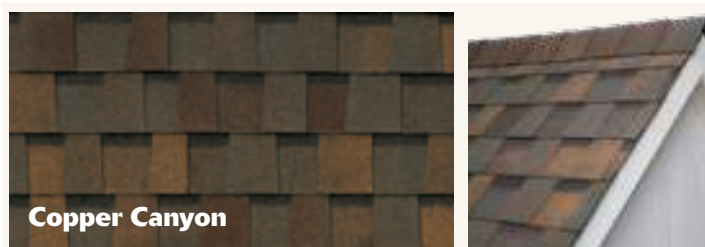

Majestic Shake

Copper Canyon

Are you drawn to wide-open spaces and big, dramatic vistas? Then **Copper Canyon** shingles may be for you. Looking like they came directly from the rugged landscapes of the Old West, these shingles can't help but inspire your sense of adventure.