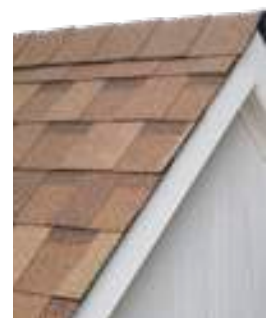

Pristine Appearance. Pristine Appeal.

Pinnacle® Pristine High Performance Architectural Shingles

Pinnacle® Pristine High Performance Architectural Shingles provide a wide array of color choices to complement any exterior color palette. Advanced technology implemented by Atlas protects the shingles against high winds while Scotchgard™ Protector helps prevent ugly black streaks caused by algae. With Pinnacle® Pristine shingles, roofs maintain their look and performance for years.

Classic

Special Order Limited regional availability. Please contact your local supplier.