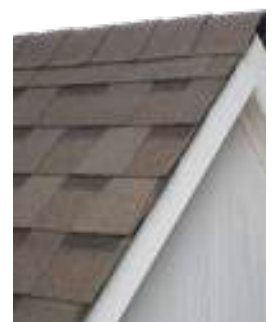

Pristine Appearance. Pristine Appeal.

Pinnacle® Pristine High Performance Architectural Shingles

Pinnacle® Pristine High Performance Architectural Shingles provide a wide array of color choices to complement any exterior color palette. Advanced technology implemented by Atlas protects the shingles against high winds while Scotchgard™ Protector helps prevent ugly black streaks caused by algae. With Pinnacle® Pristine shingles, roofs maintain their look and performance for years.

Classic

Special Order Limited regional availability. Please contact your local supplier.