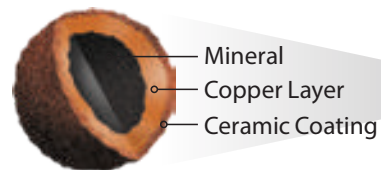

A Brand You Know And Trust Scotchgard™ Protector

25+ years of proven performance.

Copper Fights Black Streaks

Atlas shingles featuring Scotchgard™ Protector have:

- Copper-containing granules with a proprietary 3M porous ceramic coating that allow copper ions to release slowly over time.
- A minimum 10% blend of evenly distributed 3M™ Copper Granules among standard colored granules.
- Third-party verification of the 3M copper granule application.
- An Atlas Lifetime* Algae Resistance Limited Warranty against black streaks caused by algae.

Keep your roof looking beautiful and protect the long-term investment in your home by installing Atlas shingles featuring Scotchgard™ Protector.

10% or more 3M copper-containing granules = protection against the black streaks caused by algae.