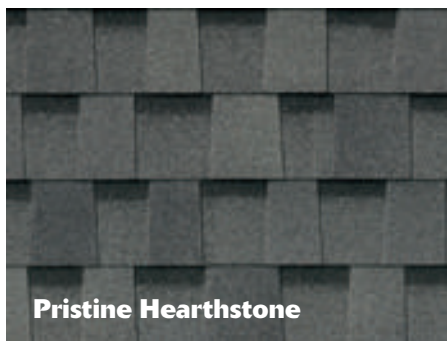

Pristine Appearance. Pristine Appeal.

Pinnacle® Pristine High Performance Architectural Shingles

Pinnacle® Pristine High Performance Architectural Shingles provide a wide array of color choices to complement any exterior color palette. Advanced technology implemented by Atlas protects the shingles against high winds while Scotchgard™ Protector helps prevent ugly black streaks caused by algae. With Pinnacle® Pristine shingles, roofs maintain their look and performance for years.

Classic

Special Order Limited regional availability. Please contact your local supplier.