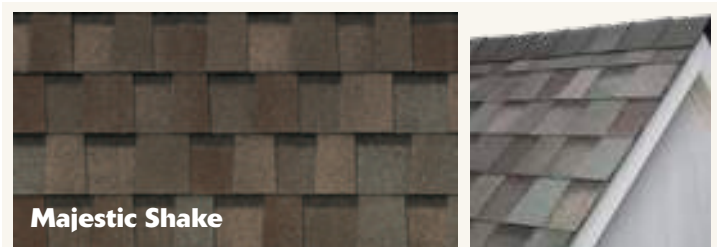

Majestic Shake

You know how historic trees have a certain dignity about them? Some homes do too. When your aesthetic is formal and traditional, you want a shingle to match. **Majestic Shake** delivers with a look that's serious without being severe.